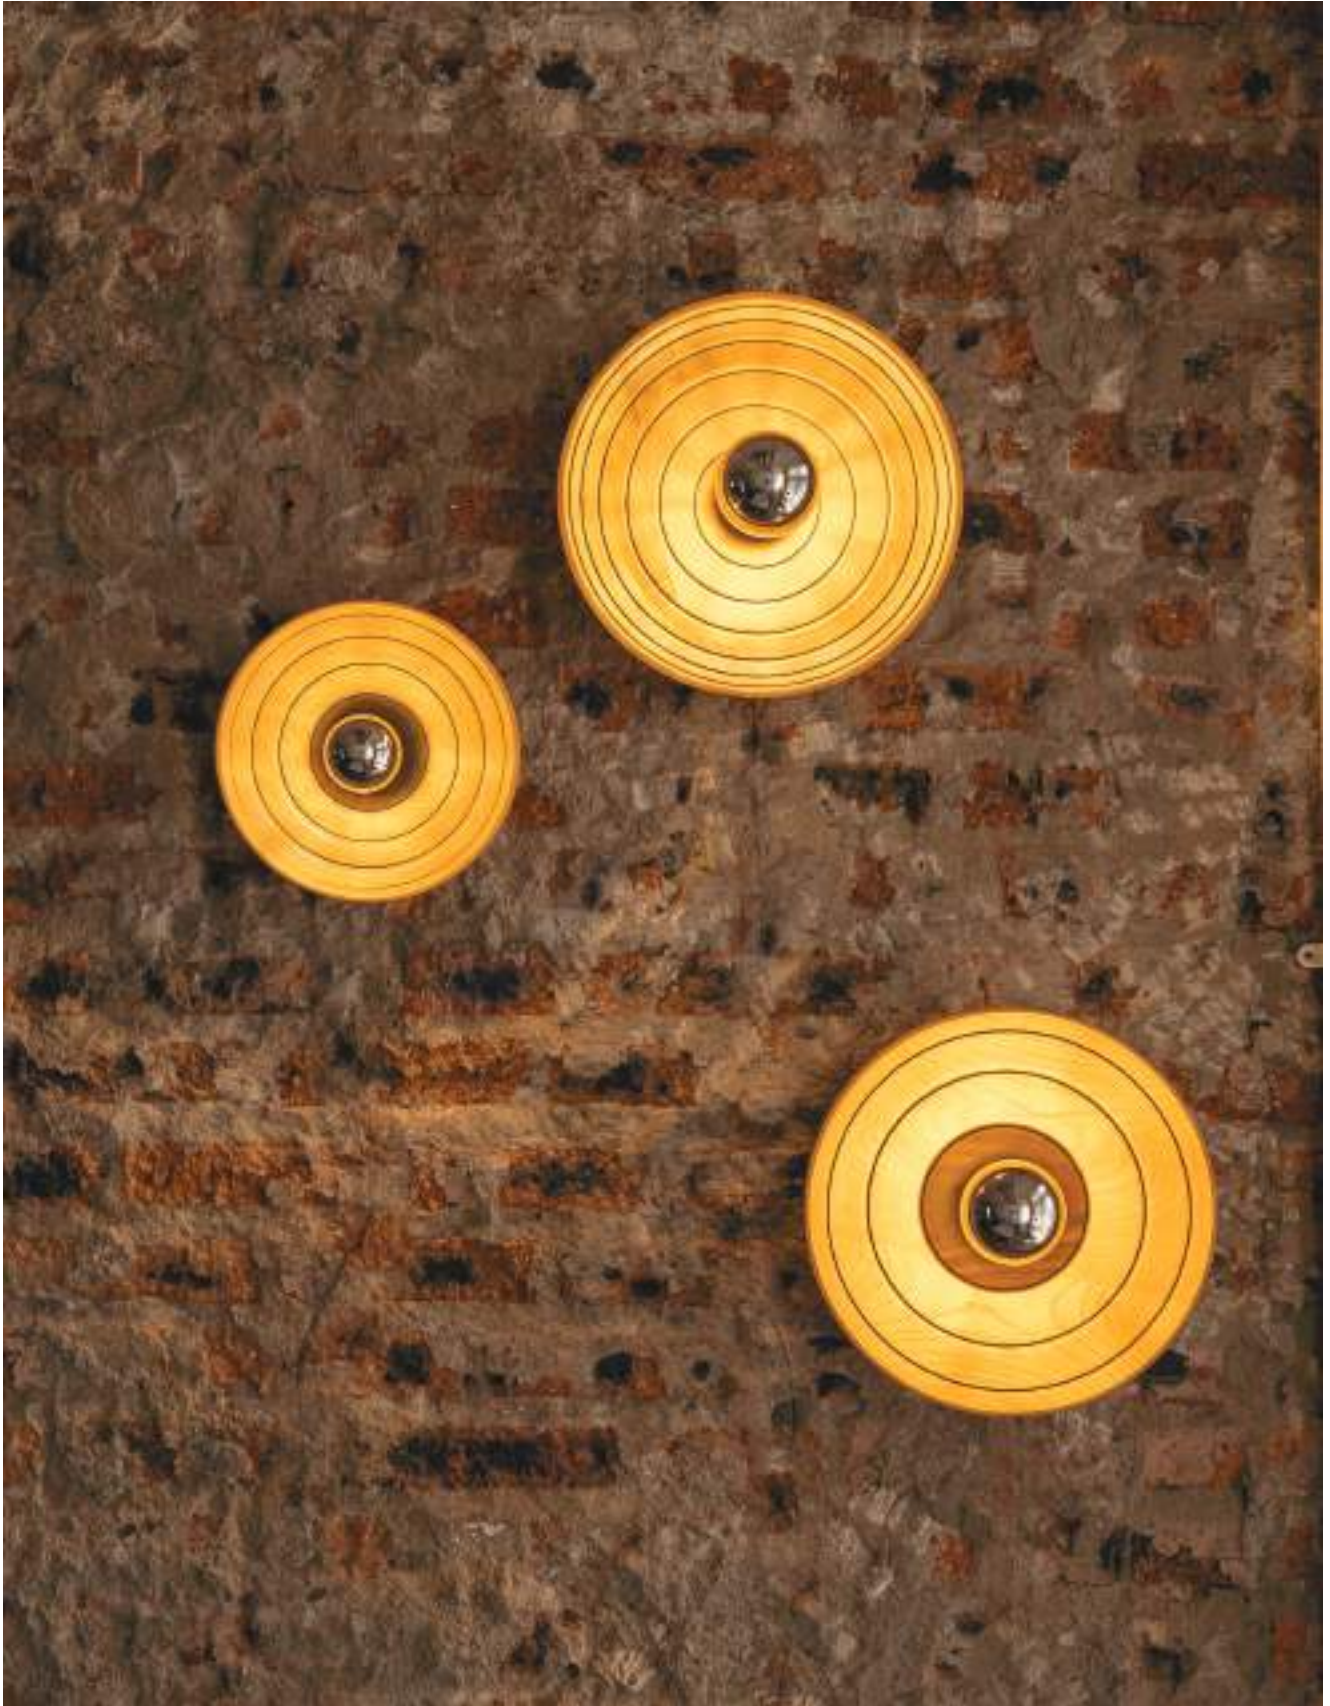

## c. KYRA SIDE TABLE

size: diameter 35 cm, height 50 cm

material: iron, brass

price: 3.650.000

TAIYO

COLLECTION